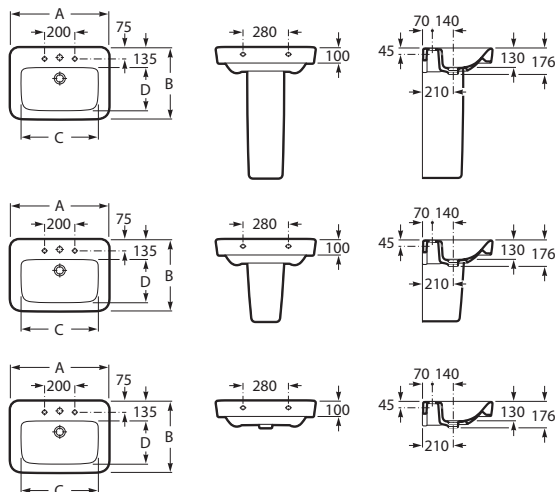

Senso Square

Lavabo per ,
colonna, semicolonna
o soprapiano

Wall-mounted,
semi-pedestal or
countertop handbasin

A	B	C	D
650	470	530	295
600	470	470	295
550	440	450	260

32751A..0 ○●○ 650 x 470 Lavabo
32751B..0 ○●○ 600 x 470
32751C..0 ○●○ 550 x 440

Wash-basin with:

337513..0 Pedestal.

Pedestal.

337512..0 Semipedestal con:

Semi-pedestal with:

Opzionale

As option:

Mobile Senso Square.

Senso Square furnitures.

Lavamano a muro
o sopramobile

Mural or countertop
handbasin

32751D..0 ○●○ 350 x 280 Lavamano

Wash-stand

Opzionale:

As option:

En option: