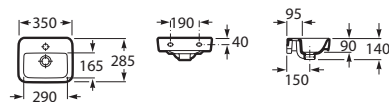

Senso Square

Lavabo per ,
colonna, semicolonna
o soprapiano

Wall-mounted,
semi-pedestal or
countertop handbasin

A	B	C	D
650	470	530	295
600	470	470	295
550	440	450	260

32751A..0 ○●○ 650 x 470 Lavabo
32751B..0 ○●○ 600 x 470
32751C..0 ○●○ 550 x 440

Wash-basin with:

337513..0 Pedestal.

Pedestal.

337512..0 Semipedestal con:

Semi-pedestal with:

Opzionale

As option:

Mobile Senso Square.

Senso Square furnitures.

Lavamano a muro
o sopramobile

Mural or countertop
handbasin

32751D..0 ○●○ 350 x 280 Lavamano

Wash-stand

Opzionale:

As option:

En option: