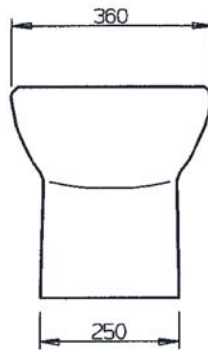

350354..1	vaso monoblocco scarico parete	wc suite orizzontal waste
806361..4	Copribidet con cerniere acciaio inox	cover