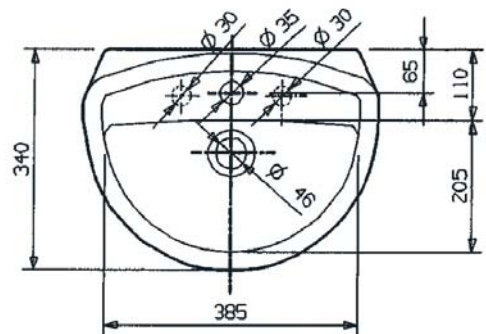

MODELO	A	B	C	D
3-20351	710	560	650	390
3-20352	650	530	590	360

320351..1 Lavabo 710 x 560

wash basin 710 x 560

320352..1 Lavabo 650 x 530

wash basin 650 x 530

335351..1 Colonna

Pedestal

337352..1 Semicolonna

Semi Pedestal

Lavamani

little wash basin

325359..1 Lavamani 450 x 340

little wash basin

337283..5 semicolonna

semipedestal

Meridian

Lavabo 620 x 480

wash basin 620 x 480