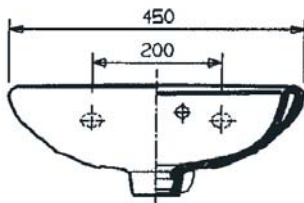

MODELO	A	B	C	D
3-20351	710	560	650	390
3-20352	650	530	590	360

320351..1 Lavabo 710 x 560

wash basin 710 x 560

320352..1 Lavabo 650 x 530

wash basin 650 x 530

335351..1 Colonna

Pedestal

337352..1 Semicolonna

Semi Pedestal

Lavamani

little wash basin

325359..1 Lavamani 450 x 340

little wash basin

337283..5 semicolonna

semipedestal

Meridian