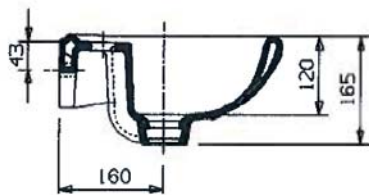

MODELO	A	B	C	D
3-20351	710	560	650	390
3-20352	650	530	590	360

320351..1 Lavabo 710 x 560

wash basin 710 x 560

320352..1 Lavabo 650 x 530

wash basin 650 x 530

335351..1 Colonna

Pedestal

337352..1 Semicolonna

Semi Pedestal

Lavamani

little wash basin

325359..1 Lavamani 450 x 340

little wash basin

337283..5 semicolonna

semipedestal

Meridian

Lavabo 620 x 480

wash basin 620 x 480