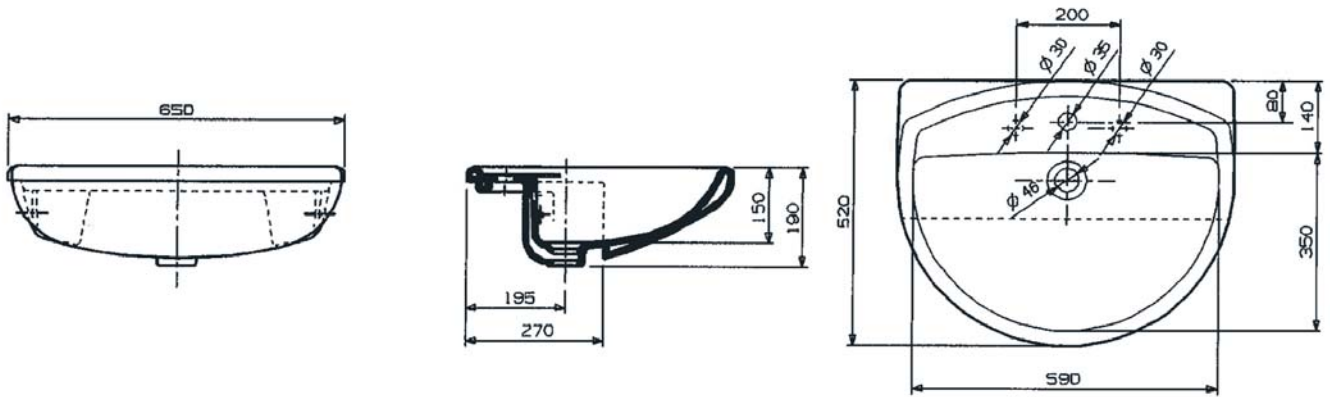

Meridian

Lavabo semincasso

semi recessed wash basin

327357..0

Lavabo 650 x 520

wash basin 650 x 520

Lavabo incasso

recessed wash basin